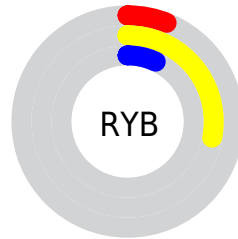

Details

The CIELab color **28.83, -9.32, 30.95** is a dark color, and the websafe version is hex **333300**. A complement of this color would be **8.68, 21.50, -33.81**, and the grayscale version is **27.11, 0.00, -0.00**.

A 20% lighter version of the original color is **48.75, -9.28, 31.04**, and **8.91, -8.71, 13.17** is the 20% darker color. If you saturate the color by 10%, you get **28.75, -9.90, 33.68**, and if you desaturate by 10%, it is **28.93, -8.60, 27.65**.

Distribution

Red (27%)

Green (28%)

Blue (6%)

Red (6%)

Yellow (28%)

Blue (7%)

Cyan (4%)