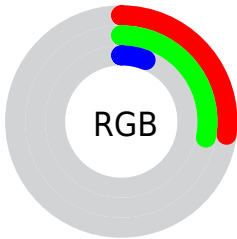

Distribution

Red (27%)

Green (28%)

Blue (6%)