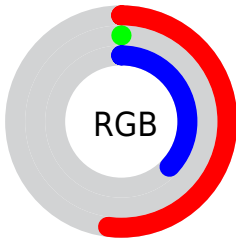

Distribution

- Red (52%)
- Green (0%)
- Blue (37%)