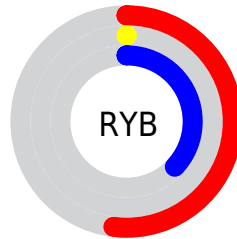

- Red (52%)
- Yellow (0%)
- Blue (37%)