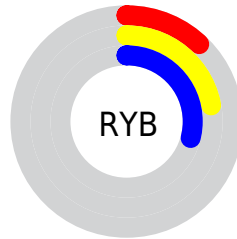

- Red (12%)
- Yellow (22%)
- Blue (29%)