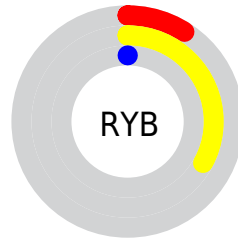

Details

The CIELab color **28.97, 1.80, 38.16** is a dark color, and the websafe version is hex **333300**. A complement of this color would be **9.97, 23.12, -41.41**, and the grayscale version is **27.29, 0.00, -0.00**.

A 20% lighter version of the original color is **49.09, 1.56, 38.17**, and **9.08, 2.18, 13.63** is the 20% darker color. If you saturate the color by 10%, you get **28.97, 1.80, 38.16**, and if you desaturate by 10%, it is **29.59, 0.94, 35.27**.

Distribution

Red (33%)

Green (26%)

Blue (0%)

Red (9%)

Yellow (33%)

Blue (0%)

Cyan (0%)