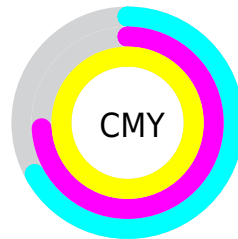

A 20% lighter version of the original color is **49.09, 1.56, 38.17**, and **9.08, 2.18, 13.63** is the 20% darker color. If you saturate the color by 10%, you get **28.97, 1.80, 38.16**, and if you desaturate by 10%, it is **29.59, 0.94, 35.27**.

Distribution

Red (33%)

Green (26%)

Blue (0%)

Red (9%)

Yellow (33%)

Blue (0%)

Cyan (0%)

Magenta (22%)

Yellow (100%)

Black (67%)

Cyan (67%)

Magenta (74%)

Yellow (100%)

Brightness & Saturation Gradients

These gradients show how the CIELab color 108.97, 1.80, 38.16 changes by changing the brightness by 10 percent. The first figure shows a shift by +10% for each color and the second figure -10%.

Rectangle

The Rectangle color scheme consists of four colors that form a rectangle on the color wheel.

108.97, 1.80, 38.16

100.00, -28.08, 25.91

100.00, -1.80, -38.16

100.00, 28.08, -25.91

Sweetspot

The Sweet Spot groups the original color and five complimentary colors.