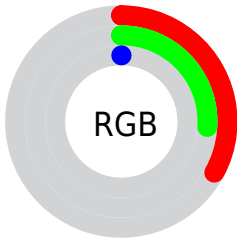

Distribution

Red (33%)

Green (26%)

Blue (0%)