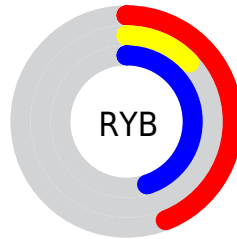

- Red (44%)
- Yellow (13%)
- Blue (45%)