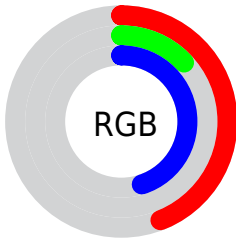

Distribution

- Red (44%)
- Green (13%)
- Blue (45%)