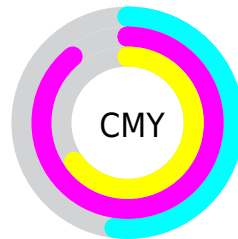

Details

The CIELab color **28.74, 45.29, -13.15** is a dark color, and the websafe version is hex **993366**. A complement of this color would be **44.98, -40.70, 25.31**, and the grayscale version is **26.87, 0.00, -0.00**.

A 20% lighter version of the original color is **48.76, 44.97, -13.09**, and **12.22, 34.43, -7.51** is the 20% darker color. If you saturate the color by 10%, you get **27.25, 48.43, -12.58**, and if you desaturate by 10%, it is **30.72, 40.91, -12.94**.

Distribution

- Red (48%)
- Green (11%)
- Blue (35%)

- Red (48%)
- Yellow (11%)
- Blue (35%)

- Cyan (0%)
- Magenta (76%)
- Yellow (27%)
- Black (52%)

- Cyan (52%)
- Magenta (89%)
- Yellow (65%)

Brightness & Saturation Gradients

These gradients show how the CIELab color 108.74, 45.29, -13.15 changes by changing the brightness by 10 percent. The first figure shows a shift by +10% for each color and the second figure -10%.

Similar to the brightness gradients but the following saturation gradients show a change of the CIELab color 108.74, 45.29, -13.15 by changing the saturation by 10% instead.