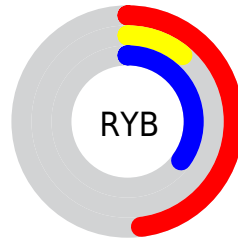

- Red (48%)
- Yellow (11%)
- Blue (35%)