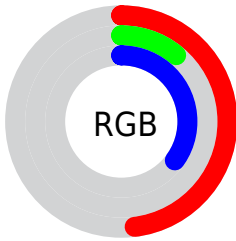

Distribution

- Red (48%)
- Green (11%)
- Blue (35%)