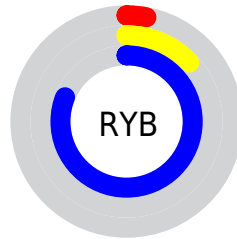

- Red (3%)
- Yellow (13%)
- Blue (81%)