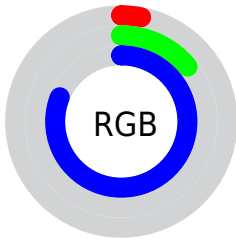

Distribution

- Red (3%)
- Green (14%)
- Blue (81%)