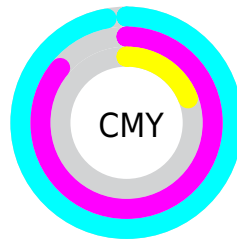

Details

The CIELab color **28.95, 57.04, -86.03** is a dark color, and the websafe version is hex **0033CC**. The color can be described as dark washed blue. A complement of this color would be **73.27, -4.17, 74.48**, and the grayscale version is **19.14, 0.00, -0.00**.

A 20% lighter version of the original color is **48.06, 54.02, -81.61**, and **16.67, 53.57, -72.96** is the 20% darker color. If you saturate the color by 10%, you get **27.80, 59.93, -87.95**, and if you desaturate by 10%, it is **32.66, 48.35, -79.85**.

Distribution

- Red (3%)
- Green (14%)
- Blue (81%)

- Red (3%)
- Yellow (13%)
- Blue (81%)

- Cyan (96%)
- Magenta (83%)
- Yellow (0%)
- Black (19%)

- Cyan (97%)
- Magenta (86%)
- Yellow (19%)

Brightness & Saturation Gradients

These gradients show how the CIE Lab color 108.95, 57.04, -86.03 changes by changing the brightness by 10 percent. The first figure shows a shift by +10% for each color and the second figure -10%.

Similar to the brightness gradients but the following saturation gradients show a change of the CIE Lab color 108.95, 57.04, -86.03 by changing the saturation by 10% instead.