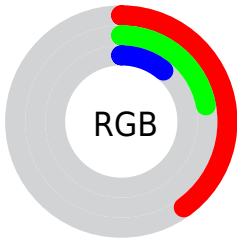

Distribution

- Red (40%)
- Green (22%)
- Blue (11%)