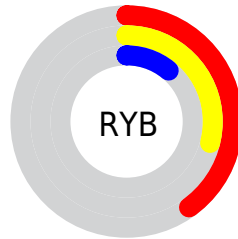

- Red (40%)
- Yellow (29%)
- Blue (11%)