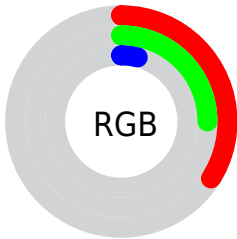

Distribution

Red (34%)

Green (25%)

Blue (4%)