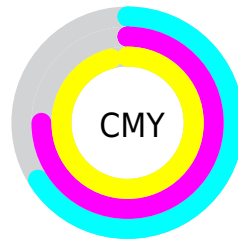

A 20% lighter version of the original color is **49.00, 3.14, 34.49**, and **8.89, 3.50, 13.38** is the 20% darker color. If you saturate the color by 10%, you get **28.11, 4.44, 37.33**, and if you desaturate by 10%, it is **29.61, 2.20, 31.62**.

Distribution

Red (34%)

Green (25%)

Blue (4%)

Red (15%)

Yellow (34%)

Blue (4%)

Cyan (0%)

Magenta (24%)

Yellow (90%)

Black (66%)

Cyan (66%)

Magenta (75%)

Yellow (96%)

Brightness & Saturation Gradients

These gradients show how the CIE Lab color 108.85, 3.29, 34.49 changes by changing the brightness by 10 percent. The first figure shows a shift by +10% for each color and the second figure -10%.

Rectangle

The Rectangle color scheme consists of four colors that form a rectangle on the color wheel.

108.85, 3.29, 34.49

100.00, -24.31, 24.69

100.00, -3.29, -34.49

100.00, 24.31, -24.69

Sweetspot

The Sweet Spot groups the original color and five complimentary colors.