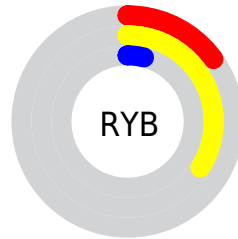

Details

The CIELab color **28.85, 3.29, 34.49** is a dark color, and the websafe version is hex **333300**. A complement of this color would be **13.59, 16.19, -36.13**, and the grayscale version is **27.60, 0.00, -0.00**.

A 20% lighter version of the original color is **49.00, 3.14, 34.49**, and **8.89, 3.50, 13.38** is the 20% darker color. If you saturate the color by 10%, you get **28.11, 4.44, 37.33**, and if you desaturate by 10%, it is **29.61, 2.20, 31.62**.

Distribution

Red (34%)

Green (25%)

Blue (4%)

Red (15%)

Yellow (34%)

Blue (4%)

Cyan (0%)

Rectangle

The Rectangle color scheme consists of four colors that form a rectangle on the color wheel.

108.85, 3.29, 34.49

100.00, -24.31, 24.69

100.00, -3.29, -34.49

100.00, 24.31, -24.69

Sweetspot

The Sweet Spot groups the original color and five complimentary colors.