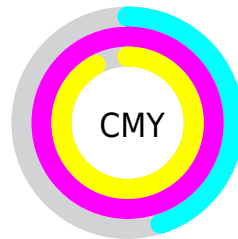

Details

The CIELab color **28.85, 51.41, 32.94** is a dark color, and the websafe version is hex **990000**. A complement of this color would be **52.43, -35.99, -0.00**, and the grayscale version is **19.08, 0.00, -0.00**.

A 20% lighter version of the original color is **48.79, 51.48, 33.08**, and **14.11, 34.84, 22.06** is the 20% darker color. If you saturate the color by 10%, you get **28.66, 51.84, 34.28**, and if you desaturate by 10%, it is **29.85, 49.34, 26.45**.

Distribution

Red (55%)

Green (1%)

Blue (8%)

Red (55%)

Yellow (1%)

Blue (8%)

Cyan (0%)

Magenta (98%)

Yellow (86%)

Black (45%)

Cyan (45%)

Magenta (99%)

Yellow (92%)

Brightness & Saturation Gradients

These gradients show how the CIE Lab color 108.85, 51.41, 32.94 changes by changing the brightness by 10 percent. The first figure shows a shift by +10% for each color and the second figure -10%.