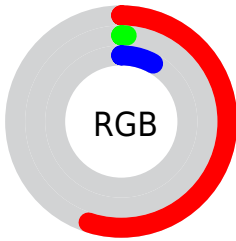

Distribution

Red (55%)

Green (1%)

Blue (8%)