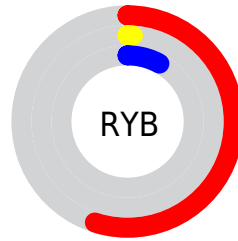

Details

The CIELab color **28.85, 51.41, 32.94** is a dark color, and the websafe version is hex **990000**. A complement of this color would be **52.43, -35.99, -0.00**, and the grayscale version is **19.08, 0.00, -0.00**.

A 20% lighter version of the original color is **48.79, 51.48, 33.08**, and **14.11, 34.84, 22.06** is the 20% darker color. If you saturate the color by 10%, you get **28.66, 51.84, 34.28**, and if you desaturate by 10%, it is **29.85, 49.34, 26.45**.

Distribution

Red (55%)

Green (1%)

Blue (8%)

Red (55%)

Yellow (1%)

Blue (8%)

Cyan (0%)