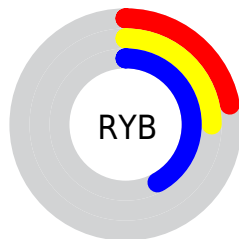

## Conversions Part 2

<b>Format</b>	<b>Color</b>
<b>RYB</b>	55, 64, 107
Decimal	3621483
CIELab	28.83, 7.82, -25.31
CIElCh	29, 26.491, 287.170
Yxy	5.7721, 0.2319, 0.2166
Android (android.graphics.Color)	4281811563 (0xFF37426B)
YUV	67.3850, 19.5302, -10.8616
Hunter-Lab	24.0252, 3.8685, -19.4624

# Details

The CIELab color **28.83, 7.82, -25.31** is a dark color, and the websafe version is hex **333366**. A complement of this color would be **40.85, -1.83, 24.94**, and the grayscale version is **28.51, 0.00, -0.00**.

A 20% lighter version of the original color is **48.93, 7.78, -25.35**, and **8.89, 7.60, -25.02** is the 20% darker color. If you saturate the color by 10%, you get **25.53, 10.80, -30.59**, and if you desaturate by 10%, it is **32.19, 5.43, -20.00**.

# Distribution

- Red (22%)
- Green (26%)
- Blue (42%)

- Red (22%)
- Yellow (25%)
- Blue (42%)

- Cyan (49%)
- Magenta (38%)
- Yellow (0%)
- Black (58%)

- Cyan (78%)
- Magenta (74%)
- Yellow (58%)