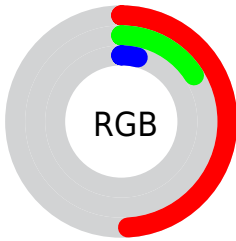

Distribution

Red (49%)

Green (16%)

Blue (4%)