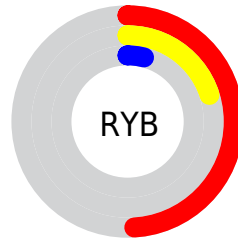

Details

The CIELab color **28.96, 35.11, 37.04** is a dark color, and the websafe version is hex **660000**. A complement of this color would be **36.62, -10.84, -23.83**, and the grayscale version is **26.12, 0.00, -0.00**.

A 20% lighter version of the original color is **49.08, 34.98, 37.10**, and **10.51, 30.67, 16.57** is the 20% darker color. If you saturate the color by 10%, you get **27.84, 37.82, 39.78**, and if you desaturate by 10%, it is **30.74, 30.99, 32.77**.

Distribution

Red (49%)

Green (16%)

Blue (4%)

Red (49%)

Yellow (20%)

Blue (4%)

Cyan (0%)