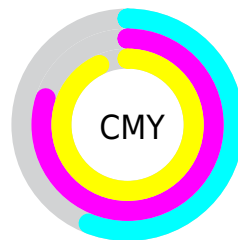

A 20% lighter version of the original color is **49.04, 25.77, 32.75**, and **9.13, 26.11, 14.33** is the 20% darker color. If you saturate the color by 10%, you get **27.36, 29.38, 36.20**, and if you desaturate by 10%, it is **30.80, 21.96, 28.47**.

Distribution

Red (44%)

Green (20%)

Blue (7%)

Red (44%)

Yellow (26%)

Blue (7%)

Cyan (0%)

Magenta (56%)

Yellow (85%)

Black (56%)

Cyan (56%)

Magenta (80%)

Yellow (93%)

Brightness & Saturation Gradients

These gradients show how the CIE Lab color 108.99, 25.69, 32.66 changes by changing the brightness by 10 percent. The first figure shows a shift by +10% for each color and the second figure -10%.