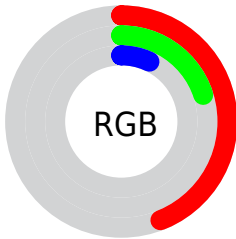

Distribution

Red (44%)

Green (20%)

Blue (7%)