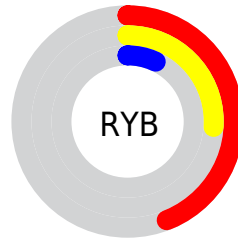

Details

The CIELab color **28.99, 25.69, 32.66** is a dark color, and the websafe version is hex **663300**. A complement of this color would be **31.92, -6.57, -24.36**, and the grayscale version is **27.66, 0.00, -0.00**.

A 20% lighter version of the original color is **49.04, 25.77, 32.75**, and **9.13, 26.11, 14.33** is the 20% darker color. If you saturate the color by 10%, you get **27.36, 29.38, 36.20**, and if you desaturate by 10%, it is **30.80, 21.96, 28.47**.

Distribution

Red (44%)

Green (20%)

Blue (7%)

Red (44%)

Yellow (26%)

Blue (7%)

Cyan (0%)