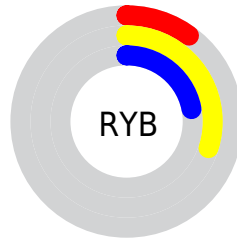

Details

The CIELab color $[28.84, -22.31, 26.04]$ is a dark color, and the websafe version is hex $\#336633$. A complement of this color would be $[15.94, 26.10, -25.31]$, and the grayscale version is $[25.67, 0.00, -0.00]$.

A 20% lighter version of the original color is $[48.76, -22.27, 25.71]$, and $[9.26, -18.77, 13.51]$ is the 20% darker color. If you saturate the color by 10%, you get $[28.51, -24.93, 29.32]$, and if you desaturate by 10%, it is $[29.22, -19.43, 22.39]$.

Distribution

Red (17%)

Green (30%)

Blue (10%)

Red (10%)

Yellow (30%)

Blue (22%)

Cyan (42%)