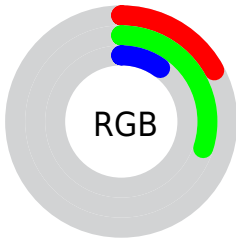

Distribution

Red (17%)

Green (30%)

Blue (10%)