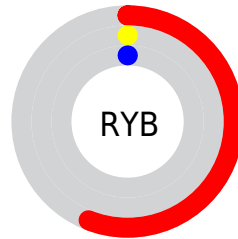

Details

The CIELab color **29.00, 52.07, 42.42** is a dark color, and the websafe version is hex **990000**. A complement of this color would be **53.62, -31.24, -9.20**, and the grayscale version is **17.49, 0.00, -0.00**.

A 20% lighter version of the original color is **48.96, 52.20, 42.30**, and **14.37, 35.14, 22.44** is the 20% darker color. If you saturate the color by 10%, you get **29.00, 52.07, 42.42**, and if you desaturate by 10%, it is **29.89, 49.96, 37.08**.

Distribution

Red (56%)

Green (0%)

Blue (0%)

Red (56%)

Yellow (0%)

Blue (0%)

Cyan (0%)