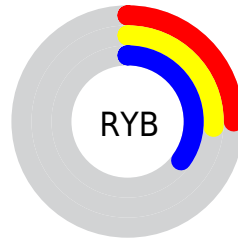

## Conversions Part 2

Format	Color
<a href="#">RYB</a>	<a href="#">65, 67, 88</a>
Decimal	<a href="#">4277080</a>
CIELab	<a href="#">29.01, 4.50, -12.77</a>
CIElCh	<a href="#">29, 13.540, 289.412</a>
Yxy	<a href="#">5.8419, 0.2724, 0.2675</a>
Android (android.graphics.Color)	<a href="#">4282467160 (0xFF414358)</a>
YUV	<a href="#">68.7960, 9.4676, -3.3291</a>
Hunter-Lab	<a href="#">24.1700, 1.6292, -7.7242</a>

# Details

The CIELab color **29.01, 4.50, -12.77** is a dark color, and the websafe version is hex **333333**. A complement of this color would be **36.20, -3.11, 12.55**, and the grayscale version is **29.16, 0.00, -0.00**.

A 20% lighter version of the original color is **49.02, 4.36, -12.80**, and **8.88, 4.87, -13.33** is the 20% darker color. If you saturate the color by 10%, you get **25.79, 6.79, -17.80**, and if you desaturate by 10%, it is **32.23, 2.56, -7.81**.

# Distribution

 Red (25%)

 Green (26%)

 Blue (35%)

 Red (25%)

 Yellow (26%)

 Blue (35%)

 Cyan (26%)