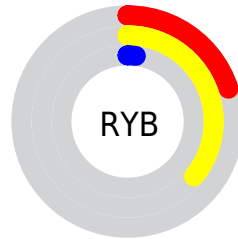

Details

The CIELab color **29.01, 7.51, 36.12** is a dark color, and the websafe version is hex **663300**. A complement of this color would be **15.55, 14.78, -36.94**, and the grayscale version is **27.72, 0.00, -0.00**.

A 20% lighter version of the original color is **48.92, 7.81, 36.16**, and **9.06, 7.86, 13.72** is the 20% darker color. If you saturate the color by 10%, you get **28.40, 8.57, 38.07**, and if you desaturate by 10%, it is **29.95, 5.91, 33.30**.

Distribution

Red (36%)

Green (25%)

Blue (2%)

Red (20%)

Yellow (36%)

Blue (2%)

Cyan (0%)

Rectangle

The Rectangle color scheme consists of four colors that form a rectangle on the color wheel.

109.01, 7.51, 36.12

100.00, -22.84, 28.97

100.00, -7.51, -36.12

100.00, 22.84, -28.97

Sweetspot

The Sweet Spot groups the original color and five complimentary colors.