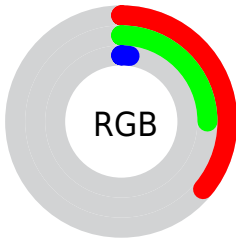

Distribution

Red (36%)

Green (25%)

Blue (2%)