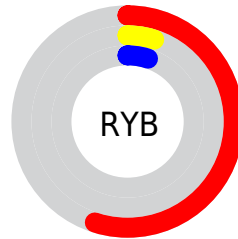

Details

The CIELab color **28.99, 48.87, 36.14** is a dark color, and the websafe version is hex **990000**. A complement of this color would be **52.30, -29.92, -8.84**, and the grayscale version is **21.48, 0.00, -0.00**.

A 20% lighter version of the original color is **49.03, 48.79, 36.12**, and **13.86, 34.55, 21.68** is the 20% darker color. If you saturate the color by 10%, you get **28.09, 50.99, 41.26**, and if you desaturate by 10%, it is **30.40, 45.64, 29.68**.

Distribution

Red (55%)

Green (5%)

Blue (5%)

Red (55%)

Yellow (5%)

Blue (5%)

Cyan (0%)