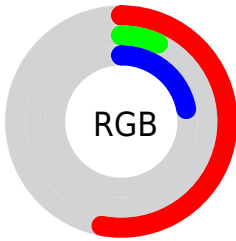

Distribution

- Red (53%)
- Green (7%)
- Blue (22%)