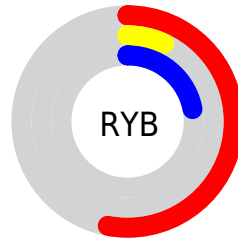

- Red (53%)
- Yellow (7%)
- Blue (22%)