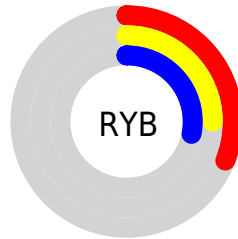

## Conversions Part 2

Format	Color
<a href="#">RYB</a>	<a href="#">79, 65, 72</a>
Decimal	<a href="#">5194056</a>
CIELab	<a href="#">29.19, 7.42, -1.99</a>
CIElCh	<a href="#">29, 7.682, 344.987</a>
Yxy	<a href="#">5.9123, 0.3284, 0.3089</a>
Android (android.graphics.Color)	<a href="#">4283384136 (0xFF4F4148)</a>
YUV	<a href="#">69.9840, 0.9939, 7.9070</a>
Hunter-Lab	<a href="#">24.3151, 3.5975, 0.0898</a>

# Details

The CIELab color **29.19, 7.42, -1.99** is a dark color, and the websafe version is hex **333333**. A complement of this color would be **32.23, -7.17, 2.29**, and the grayscale version is **29.72, 0.00, -0.00**.

A 20% lighter version of the original color is **49.20, 7.15, -1.73**, and **9.01, 7.58, -2.52** is the 20% darker color. If you saturate the color by 10%, you get **26.79, 11.74, -2.95**, and if you desaturate by 10%, it is **31.66, 3.19, -0.91**.

# Distribution

-  Red (31%)
-  Green (25%)
-  Blue (28%)

-  Red (31%)
-  Yellow (25%)
-  Blue (28%)

-  Cyan (0%)
-  Magenta (18%)
-  Yellow (9%)
-  Black (69%)

-  Cyan (69%)
-  Magenta (75%)
-  Yellow (72%)