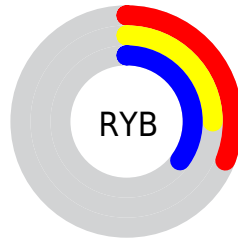

## Conversions Part 2

<b>Format</b>	<b>Color</b>
<b>R<sub>YB</sub></b>	78, 63, 90
Decimal	5128026
CIE <sub>Lab</sub>	29.19, 12.42, -13.67
CIE <sub>LCh</sub>	29, 18.470, 312.257
Yxy	5.9123, 0.2924, 0.2556
Android (android.graphics.Color)	4283318106 (0xFF4E3F5A)
YUV	70.5630, 9.5824, 6.5222
Hunter-Lab	24.3151, 7.1063, -8.4730

# Details

The CIELab color  $[29.19, 12.42, -13.67]$  is a dark color, and the websafe version is hex  $\#333366$ . A complement of this color would be  $[36.30, -11.42, 13.73]$ , and the grayscale version is  $[29.93, 0.00, -0.00]$ .

A 20% lighter version of the original color is  $[49.22, 12.10, -13.56]$ , and  $[9.04, 12.63, -13.73]$  is the 20% darker color. If you saturate the color by 10%, you get  $[26.25, 16.84, -18.24]$ , and if you desaturate by 10%, it is  $[32.18, 8.12, -9.08]$ .

# Distribution

- Red (31%)
- Green (25%)
- Blue (35%)

- Red (31%)
- Yellow (25%)
- Blue (35%)

- Cyan (13%)
- Magenta (30%)
- Yellow (0%)
- Black (65%)

- Cyan (69%)
- Magenta (75%)
- Yellow (65%)