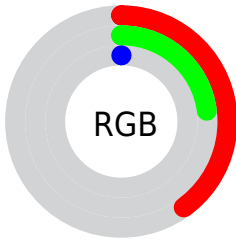

Distribution

Red (40%)

Green (23%)

Blue (0%)