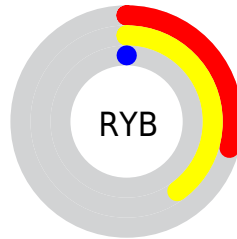

Details

The CIELab color **29.29, 14.79, 39.38** is a dark color, and the websafe version is hex **663300**. A complement of this color would be **18.74, 12.73, -38.37**, and the grayscale version is **27.71, 0.00, -0.00**.

A 20% lighter version of the original color is **49.25, 15.19, 39.49**, and **9.43, 14.87, 14.46** is the 20% darker color. If you saturate the color by 10%, you get **29.29, 14.79, 39.38**, and if you desaturate by 10%, it is **30.48, 12.45, 36.28**.

Distribution

Red (40%)

Green (23%)

Blue (0%)

Red (29%)

Yellow (40%)

Blue (0%)

Cyan (0%)