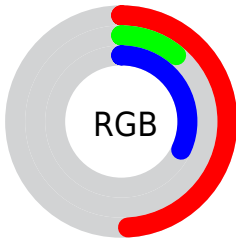

Distribution

- Red (49%)
- Green (11%)
- Blue (32%)