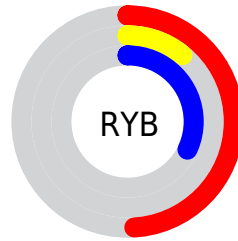

- Red (49%)
- Yellow (11%)
- Blue (32%)