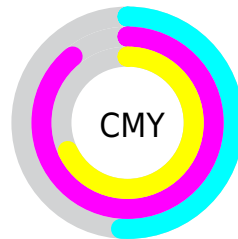

A 20% lighter version of the original color is **49.18, 45.33, -6.99**, and **12.64, 34.41, -1.59** is the 20% darker color. If you saturate the color by 10%, you get **27.65, 48.45, -5.55**, and if you desaturate by 10%, it is **31.23, 41.06, -7.89**.

Distribution

- Red (49%)
- Green (11%)
- Blue (32%)

- Red (49%)
- Yellow (11%)
- Blue (32%)

- Cyan (0%)
- Magenta (77%)
- Yellow (36%)
- Black (51%)

- Cyan (51%)
- Magenta (89%)
- Yellow (68%)

Brightness & Saturation Gradients

These gradients show how the CIE Lab color 109.18, 45.39, -7.14 changes by changing the brightness by 10 percent. The first figure shows a shift by +10% for each color and the second figure -10%.

Similar to the brightness gradients but the following saturation gradients show a change of the CIE Lab color 109.18, 45.39, -7.14 by changing the saturation by 10% instead.