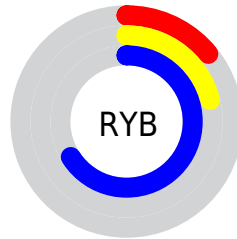

- Red (14%)
- Yellow (21%)
- Blue (66%)