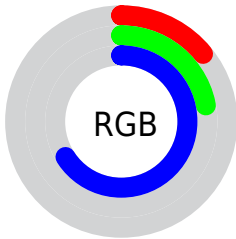

Distribution

- Red (14%)
- Green (22%)
- Blue (66%)