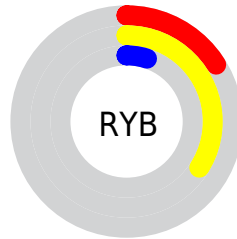

Details

The CIELab color **29.29, 3.33, 33.38** is a dark color, and the websafe version is hex **333300**. A complement of this color would be **15.05, 14.03, -34.41**, and the grayscale version is **28.18, 0.00, -0.00**.

A 20% lighter version of the original color is **49.42, 3.27, 33.41**, and **9.52, 3.96, 14.33** is the 20% darker color. If you saturate the color by 10%, you get **28.51, 4.55, 36.13**, and if you desaturate by 10%, it is **30.09, 2.25, 30.18**.

Distribution

Red (34%)

Green (26%)

Blue (5%)

Red (16%)

Yellow (34%)

Blue (5%)

Cyan (0%)