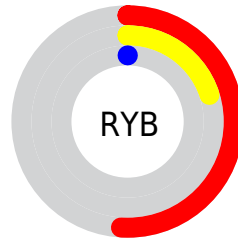

- Red (51%)
- Yellow (20%)
- Blue (0%)