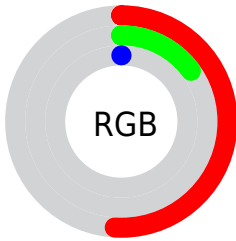

Distribution

- Red (51%)
- Green (15%)
- Blue (0%)