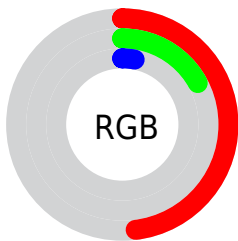

Distribution

- Red (48%)
- Green (17%)
- Blue (3%)