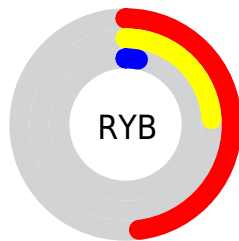

- Red (48%)
- Yellow (24%)
- Blue (3%)