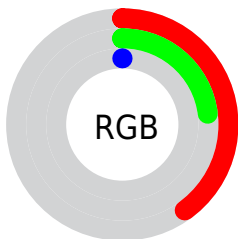

Distribution

Red (40%)

Green (23%)

Blue (0%)