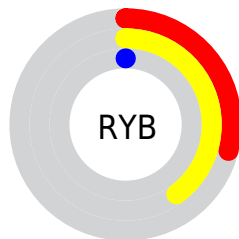

Details

The CIELab color **29.29, 14.79, 39.38** is a dark color, and the websafe version is hex **663300**. A complement of this color would be **18.74, 12.73, -38.37**, and the grayscale version is **27.71, 0.00, -0.00**.

A 20% lighter version of the original color is **49.25, 15.19, 39.49**, and **9.43, 14.87, 14.46** is the 20% darker color. If you saturate the color by 10%, you get **29.29, 14.79, 39.38**, and if you desaturate by 10%, it is **30.48, 12.45, 36.28**.

Distribution

Red (40%)

Green (23%)

Blue (0%)

Red (29%)

Yellow (40%)

Blue (0%)

Cyan (0%)