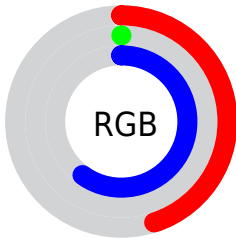

Distribution

- Red (45%)
- Green (0%)
- Blue (60%)