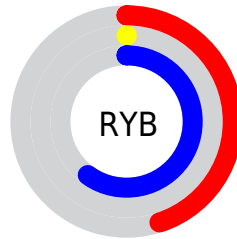

- Red (45%)
- Yellow (0%)
- Blue (60%)