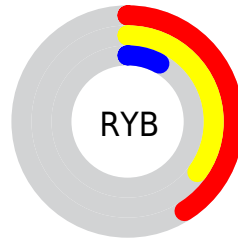

Details

The CIELab color **29.47, 17.09, 30.62** is a dark color, and the websafe version is hex **663300**. A complement of this color would be **27.22, -1.29, -26.04**, and the grayscale version is **28.73, 0.00, -0.00**.

A 20% lighter version of the original color is **49.58, 16.85, 30.85**, and **9.58, 17.56, 14.75** is the 20% darker color. If you saturate the color by 10%, you get **27.96, 20.14, 34.11**, and if you desaturate by 10%, it is **31.08, 14.19, 26.66**.

Distribution

 Red (41%)

 Green (23%)

 Blue (8%)

 Red (41%)

 Yellow (35%)

 Blue (8%)

 Cyan (0%)