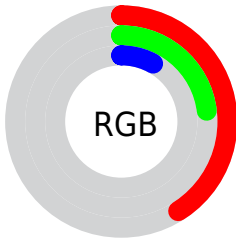

Distribution

Red (41%)

Green (23%)

Blue (8%)