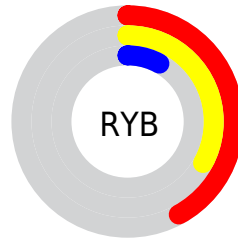

Details

The CIELab color **29.52, 18.59, 31.28** is a dark color, and the websafe version is hex **663300**. A complement of this color would be **27.97, -1.95, -26.14**, and the grayscale version is **28.70, 0.00, -0.00**.

A 20% lighter version of the original color is **49.57, 18.21, 31.45**, and **9.57, 18.60, 14.77** is the 20% darker color. If you saturate the color by 10%, you get **27.98, 21.78, 34.74**, and if you desaturate by 10%, it is **31.17, 15.52, 27.29**.

Distribution

Red (42%)

Green (22%)

Blue (8%)

Red (42%)

Yellow (33%)

Blue (8%)

Cyan (0%)