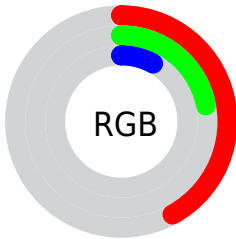

Distribution

Red (42%)

Green (22%)

Blue (8%)