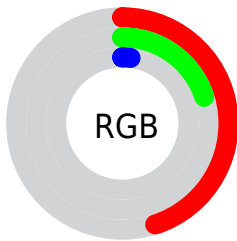

Distribution

Red (45%)

Green (20%)

Blue (2%)