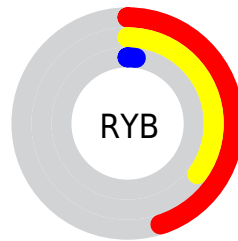

Details

The CIELab color **29.52, 24.64, 38.74** is a dark color, and the websafe version is hex **663300**. A complement of this color would be **27.13, 1.91, -32.59**, and the grayscale version is **27.68, 0.00, -0.00**.

A 20% lighter version of the original color is **49.52, 24.45, 38.73**, and **9.65, 24.63, 15.08** is the 20% darker color. If you saturate the color by 10%, you get **29.00, 25.80, 39.96**, and if you desaturate by 10%, it is **31.07, 21.25, 35.38**.

Distribution

Red (45%)

Green (20%)

Blue (2%)

Red (45%)

Yellow (35%)

Blue (2%)

Cyan (0%)