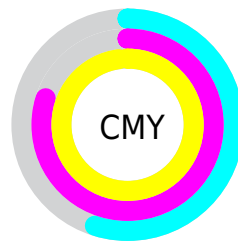

Details

The CIELab color **29.52, 24.64, 38.74** is a dark color, and the websafe version is hex **663300**. A complement of this color would be **27.13, 1.91, -32.59**, and the grayscale version is **27.68, 0.00, -0.00**.

A 20% lighter version of the original color is **49.52, 24.45, 38.73**, and **9.65, 24.63, 15.08** is the 20% darker color. If you saturate the color by 10%, you get **29.00, 25.80, 39.96**, and if you desaturate by 10%, it is **31.07, 21.25, 35.38**.

Distribution

Red (45%)

Green (20%)

Blue (2%)

Red (45%)

Yellow (35%)

Blue (2%)

Cyan (0%)

Magenta (54%)

Yellow (96%)

Black (55%)

Cyan (55%)

Magenta (80%)

Yellow (98%)

Brightness & Saturation Gradients

These gradients show how the CIE Lab color 109.52, 24.64, 38.74 changes by changing the brightness by 10 percent. The first figure shows a shift by +10% for each color and the second figure -10%.