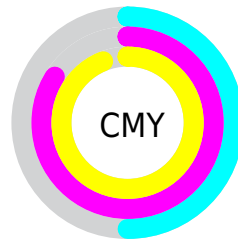

Details

The CIELab color **29.77, 36.77, 35.36** is a dark color, and the websafe version is hex **660000**. A complement of this color would be **40.19, -14.75, -20.75**, and the grayscale version is **26.94, 0.00, -0.00**.

A 20% lighter version of the original color is **49.74, 36.84, 35.29**, and **11.55, 31.88, 18.17** is the 20% darker color. If you saturate the color by 10%, you get **28.18, 40.63, 39.50**, and if you desaturate by 10%, it is **31.70, 32.40, 30.46**.

Distribution

Red (50%)

Green (16%)

Blue (6%)

Red (50%)

Yellow (18%)

Blue (6%)

Cyan (0%)

Magenta (69%)

Yellow (88%)

Black (50%)

Cyan (50%)

Magenta (84%)

Yellow (94%)

Brightness & Saturation Gradients

These gradients show how the CIE Lab color 109.77, 36.77, 35.36 changes by changing the brightness by 10 percent. The first figure shows a shift by +10% for each color and the second figure -10%.