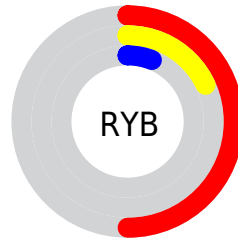

Details

The CIELab color **29.77, 36.77, 35.36** is a dark color, and the websafe version is hex **660000**. A complement of this color would be **40.19, -14.75, -20.75**, and the grayscale version is **26.94, 0.00, -0.00**.

A 20% lighter version of the original color is **49.74, 36.84, 35.29**, and **11.55, 31.88, 18.17** is the 20% darker color. If you saturate the color by 10%, you get **28.18, 40.63, 39.50**, and if you desaturate by 10%, it is **31.70, 32.40, 30.46**.

Distribution

Red (50%)

Green (16%)

Blue (6%)

Red (50%)

Yellow (18%)

Blue (6%)

Cyan (0%)