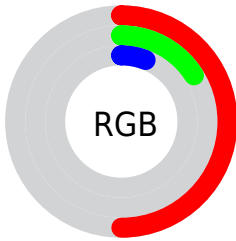

Distribution

Red (50%)

Green (16%)

Blue (6%)