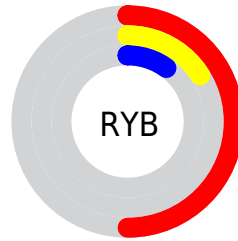

- Red (50%)
- Yellow (16%)
- Blue (10%)