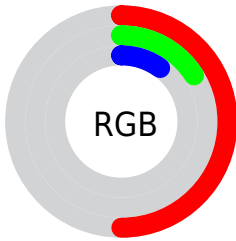

Distribution

- Red (50%)
- Green (16%)
- Blue (10%)