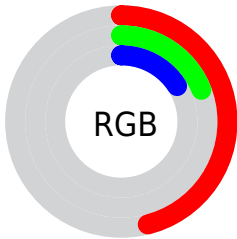

Distribution

- Red (46%)
- Green (19%)
- Blue (16%)