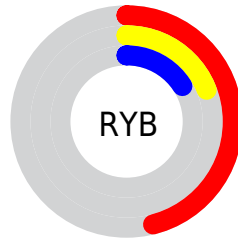

Conversions

Conversions Part 2

Format	Color
R_{YB}	117, 49, 42
Decimal	7680042
CIE _{Lab}	29.57, 29.86, 18.87
CIE _{LCh}	30, 35.323, 32.291
Yxy	6.0627, 0.4958, 0.3412
Android (android.graphics.Color)	4285870122 (0xFF75302A)
YUV	67.9470, -12.7919, 43.0195
Hunter-Lab	24.6225, 20.7793, 10.2627

Details

The CIELab color **29.57, 29.86, 18.87** is a dark color, and the websafe version is hex **663333**. A complement of this color would be **42.98, -19.37, -9.78**, and the grayscale version is **28.87, 0.00, -0.00**.

A 20% lighter version of the original color is **49.64, 29.66, 19.22**, and **9.72, 29.76, 15.34** is the 20% darker color. If you saturate the color by 10%, you get **27.34, 34.51, 23.58**, and if you desaturate by 10%, it is **32.14, 24.90, 14.74**.

Distribution

- Red (46%)
- Green (19%)
- Blue (16%)

- Red (46%)
- Yellow (19%)
- Blue (16%)

- Cyan (0%)
- Magenta (59%)
- Yellow (64%)
- Black (54%)

- Cyan (54%)
- Magenta (81%)
- Yellow (84%)
- Black (0%)