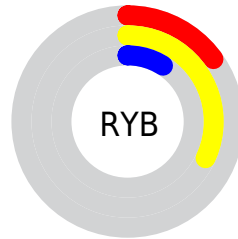

Details

The CIELab color **29.59, -0.96, 28.27** is a dark color, and the websafe version is hex **333300**. A complement of this color would be **15.74, 11.71, -29.20**, and the grayscale version is **28.70, 0.00, -0.00**.

A 20% lighter version of the original color is **49.58, -1.06, 27.97**, and **9.63, 0.13, 14.40** is the 20% darker color. If you saturate the color by 10%, you get **28.99, -0.42, 31.61**, and if you desaturate by 10%, it is **30.21, -1.33, 24.53**.

Distribution

 Red (32%)

 Green (27%)

 Blue (9%)

 Red (15%)

 Yellow (32%)

 Blue (9%)

 Cyan (0%)