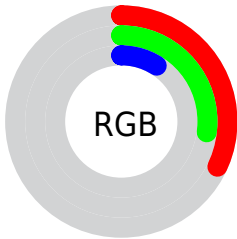

Distribution

Red (32%)

Green (27%)

Blue (9%)