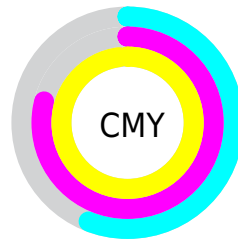

A 20% lighter version of the original color is **49.74, 22.59, 37.86**, and **9.76, 23.29, 15.19** is the 20% darker color. If you saturate the color by 10%, you get **28.87, 24.37, 39.72**, and if you desaturate by 10%, it is **31.18, 19.39, 34.56**.

Distribution

Red (44%)

Green (21%)

Blue (2%)

Red (44%)

Yellow (37%)

Blue (2%)

Cyan (0%)

Magenta (52%)

Yellow (95%)

Black (56%)

Cyan (56%)

Magenta (79%)

Yellow (98%)

Brightness & Saturation Gradients

These gradients show how the CIE Lab color 109.65, 22.65, 37.89 changes by changing the brightness by 10 percent. The first figure shows a shift by +10% for each color and the second figure -10%.