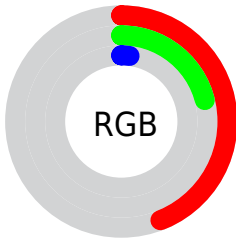

Distribution

Red (44%)

Green (21%)

Blue (2%)