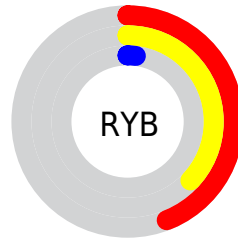

Details

The CIELab color **29.65, 22.65, 37.89** is a dark color, and the websafe version is hex **663300**. A complement of this color would be **26.37, 2.59, -32.51**, and the grayscale version is **28.02, 0.00, -0.00**.

A 20% lighter version of the original color is **49.74, 22.59, 37.86**, and **9.76, 23.29, 15.19** is the 20% darker color. If you saturate the color by 10%, you get **28.87, 24.37, 39.72**, and if you desaturate by 10%, it is **31.18, 19.39, 34.56**.

Distribution

Red (44%)

Green (21%)

Blue (2%)

Red (44%)

Yellow (37%)

Blue (2%)

Cyan (0%)