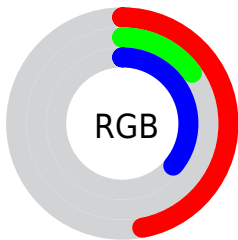

Distribution

- Red (47%)
- Green (15%)
- Blue (36%)