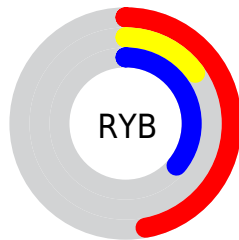

- Red (47%)
- Yellow (15%)
- Blue (36%)