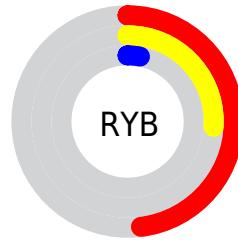

Details

The CIELab color **29.86, 31.75, 38.47** is a dark color, and the websafe version is hex **663300**. A complement of this color would be **33.59, -5.87, -27.96**, and the grayscale version is **27.45, 0.00, -0.00**.

A 20% lighter version of the original color is **49.83, 31.47, 38.41**, and **10.51, 30.67, 16.57** is the 20% darker color. If you saturate the color by 10%, you get **28.96, 33.89, 40.62**, and if you desaturate by 10%, it is **31.61, 27.77, 34.60**.

Distribution

Red (48%)

Green (18%)

Blue (3%)

Red (48%)

Yellow (26%)

Blue (3%)

Cyan (0%)