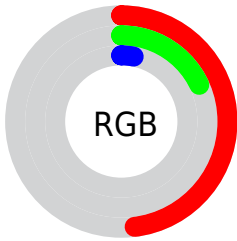

Distribution

Red (48%)

Green (18%)

Blue (3%)