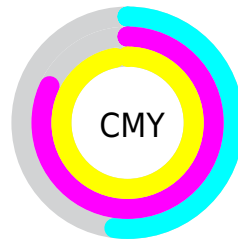

A 20% lighter version of the original color is **49.83, 31.47, 38.41**, and **10.51, 30.67, 16.57** is the 20% darker color. If you saturate the color by 10%, you get **28.96, 33.89, 40.62**, and if you desaturate by 10%, it is **31.61, 27.77, 34.60**.

Distribution

Red (48%)

Green (18%)

Blue (3%)

Red (48%)

Yellow (26%)

Blue (3%)

Cyan (0%)

Magenta (63%)

Yellow (94%)

Black (52%)

Cyan (52%)

Magenta (82%)

Yellow (97%)

Brightness & Saturation Gradients

These gradients show how the CIE Lab color 109.86, 31.75, 38.47 changes by changing the brightness by 10 percent. The first figure shows a shift by +10% for each color and the second figure -10%.