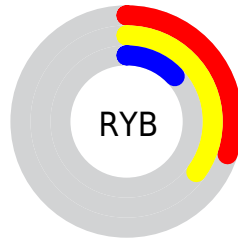

- Red (30%)
- Yellow (35%)
- Blue (13%)