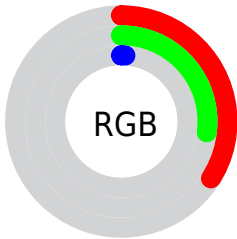

Distribution

Red (34%)

Green (27%)

Blue (1%)