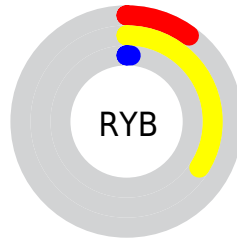

Details

The CIELab color **30.12, 1.04, 38.34** is a dark color, and the websafe version is hex **333300**. A complement of this color would be **10.56, 23.43, -41.78**, and the grayscale version is **28.42, 0.00, -0.00**.

A 20% lighter version of the original color is **50.15, 0.91, 38.41**, and **10.05, 1.93, 15.05** is the 20% darker color. If you saturate the color by 10%, you get **29.98, 1.23, 39.04**, and if you desaturate by 10%, it is **30.72, 0.22, 35.56**.

Distribution

Red (34%)

Green (27%)

Blue (1%)

Red (10%)

Yellow (34%)

Blue (1%)

Cyan (0%)