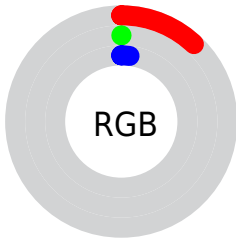

Distribution

Red (12%)

Green (0%)

Blue (2%)