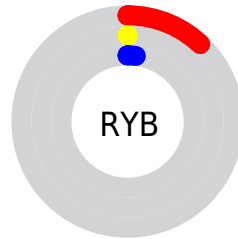

Details

The CIELab color **2.95, 12.24, 2.17** is a dark color, and the websafe version is hex **000000**. A complement of this color would be **9.49, -12.68, 0.13**, and the grayscale version is **2.90, 0.00, -0.00**.

A 20% lighter version of the original color is **22.92, 12.09, 2.07**, and **0.00, 0.00, 0.00** is the 20% darker color. If you saturate the color by 10%, you get **2.73, 12.53, 2.20**, and if you desaturate by 10%, it is **3.61, 11.36, 2.08**.

Distribution

Red (12%)

Green (0%)

Blue (2%)

Red (12%)

Yellow (0%)

Blue (2%)

Cyan (0%)