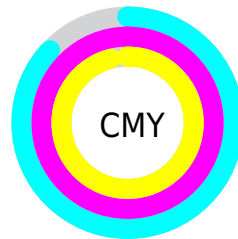

A 20% lighter version of the original color is **22.98, 13.97, 0.83**, and **0.00, 0.00, 0.00** is the 20% darker color. If you saturate the color by 10%, you get **2.95, 13.70, 0.98**, and if you desaturate by 10%, it is **3.63, 12.74, 1.01**.

Distribution

Red (13%)

Green (0%)

Blue (4%)

Red (13%)

Yellow (0%)

Blue (4%)

Cyan (0%)

Magenta (100%)

Yellow (72%)

Black (87%)

Cyan (87%)

Magenta (100%)

Yellow (96%)

Brightness & Saturation Gradients

These gradients show how the CIE Lab color 82.95, 13.70, 0.98 changes by changing the brightness by 10 percent. The first figure shows a shift by +10% for each color and the second figure -10%.

Rectangle

The Rectangle color scheme consists of four colors that form a rectangle on the color wheel.

82.95, 13.70, 0.98

82.95, 8.06, 11.12

82.95, -13.70, -0.98

82.95, -8.06, -11.12

Sweetspot

The Sweet Spot groups the original color and five complimentary colors.