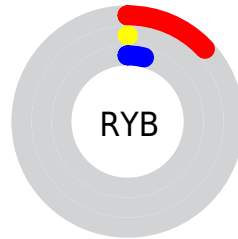

Details

The CIELab color **2.95, 13.70, 0.98** is a dark color, and the websafe version is hex **000000**. A complement of this color would be **9.76, -14.56, 2.71**, and the grayscale version is **2.91, 0.00, -0.00**.

A 20% lighter version of the original color is **22.98, 13.97, 0.83**, and **0.00, 0.00, 0.00** is the 20% darker color. If you saturate the color by 10%, you get **2.95, 13.70, 0.98**, and if you desaturate by 10%, it is **3.63, 12.74, 1.01**.

Distribution

Red (13%)

Green (0%)

Blue (4%)

Red (13%)

Yellow (0%)

Blue (4%)

Cyan (0%)