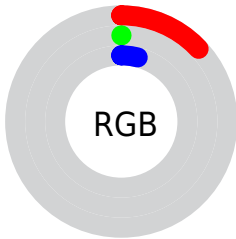

Distribution

Red (13%)

Green (0%)

Blue (4%)