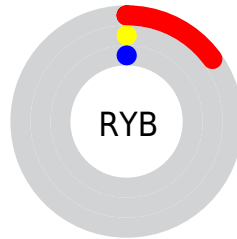

Details

The CIELab color **3.90, 17.48, 6.16** is a dark color, and the websafe version is hex **330000**. A complement of this color would be **13.21, -13.11, -3.86**, and the grayscale version is **3.23, 0.00, -0.00**.

A 20% lighter version of the original color is **23.84, 17.67, 6.30**, and **0.00, 0.00, 0.00** is the 20% darker color. If you saturate the color by 10%, you get **3.90, 17.48, 6.16**, and if you desaturate by 10%, it is **4.74, 16.41, 5.80**.

Distribution

Red (15%)

Green (0%)

Blue (0%)

Red (15%)

Yellow (0%)

Blue (0%)

Cyan (0%)