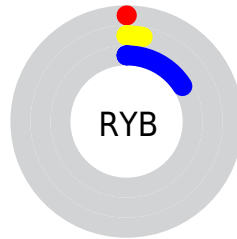

- Red (0%)
- Yellow (3%)
- Blue (16%)