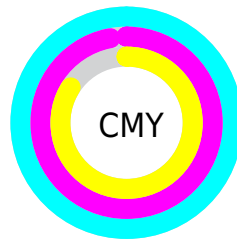

A 20% lighter version of the original color is **22.94, 6.64, -20.34**, and **0.00, 0.00, 0.00** is the 20% darker color. If you saturate the color by 10%, you get **2.95, 6.52, -20.49**, and if you desaturate by 10%, it is **3.82, 6.27, -19.11**.

Distribution

- Red (0%)
- Green (3%)
- Blue (16%)

- Red (0%)
- Yellow (3%)
- Blue (16%)

- Cyan (100%)
- Magenta (80%)
- Yellow (0%)
- Black (84%)

- Cyan (100%)
- Magenta (97%)
- Yellow (84%)

Brightness & Saturation Gradients

These gradients show how the CIE Lab color 82.95, 6.52, -20.49 changes by changing the brightness by 10 percent. The first figure shows a shift by +10% for each color and the second figure -10%.

Similar to the brightness gradients but the following saturation gradients show a change of the CIE Lab color 82.95, 6.52, -20.49 by changing the saturation by 10% instead.

82.95, -20.49, -6.52

Rectangle

The Rectangle color scheme consists of four colors that form a rectangle on the color wheel.

82.95, 6.52, -20.49

82.95, 19.89, -8.18

82.95, -6.52, 20.49

82.95, -19.89, 8.18

Sweetspot