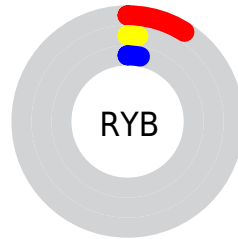

Details

The CIELab color **2.87, 6.84, 1.55** is a dark color, and the websafe version is hex **000000**. A complement of this color would be **6.71, -7.07, -0.92**, and the grayscale version is **3.00, 0.00, -0.00**.

A 20% lighter version of the original color is **22.91, 6.93, 1.93**, and **0.00, 0.00, 0.00** is the 20% darker color. If you saturate the color by 10%, you get **2.36, 7.50, 1.68**, and if you desaturate by 10%, it is **3.38, 6.18, 1.42**.

Distribution

Red (9%)

Green (2%)

Blue (3%)

Red (9%)

Yellow (2%)

Blue (3%)

Cyan (0%)