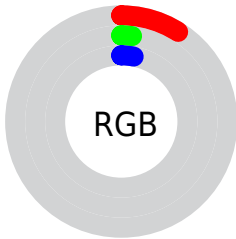

Distribution

Red (9%)

Green (2%)

Blue (3%)