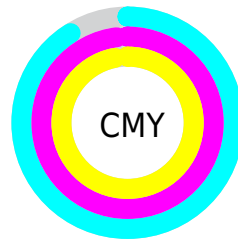

Details

The CIELab color **2.87, 6.84, 1.55** is a dark color, and the websafe version is hex **000000**. A complement of this color would be **6.71, -7.07, -0.92**, and the grayscale version is **3.00, 0.00, -0.00**.

A 20% lighter version of the original color is **22.91, 6.93, 1.93**, and **0.00, 0.00, 0.00** is the 20% darker color. If you saturate the color by 10%, you get **2.36, 7.50, 1.68**, and if you desaturate by 10%, it is **3.38, 6.18, 1.42**.

Distribution

Red (9%)

Green (2%)

Blue (3%)

Red (9%)

Yellow (2%)

Blue (3%)

Cyan (0%)

Magenta (79%)

Yellow (71%)

Black (91%)

Cyan (91%)

Magenta (98%)

Yellow (97%)

Brightness & Saturation Gradients

These gradients show how the CIE Lab color 82.87, 6.84, 1.55 changes by changing the brightness by 10 percent. The first figure shows a shift by +10% for each color and the second figure -10%.