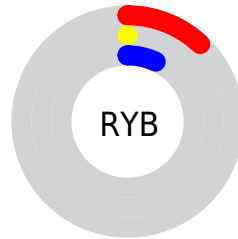

Details

The CIELab color **3.06, 14.79, -3.96** is a dark color, and the websafe version is hex **000000**. A complement of this color would be **9.05, -16.20, 8.26**, and the grayscale version is **3.14, 0.00, -0.00**.

A 20% lighter version of the original color is **23.09, 14.82, -3.78**, and **0.00, 0.00, 0.00** is the 20% darker color. If you saturate the color by 10%, you get **3.06, 14.79, -3.96**, and if you desaturate by 10%, it is **3.71, 13.81, -3.80**.

Distribution

Red (12%)

Green (0%)

Blue (7%)

Red (12%)

Yellow (0%)

Blue (7%)

Cyan (0%)