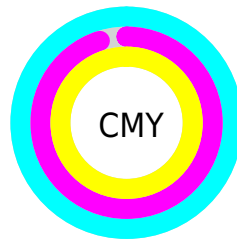

Details

The CIELab color **2.95, -5.12, 3.10** is a dark color, and the websafe version is hex **000000**. A complement of this color would be **1.27, 5.07, -2.97**, and the grayscale version is **2.43, 0.00, -0.00**.

A 20% lighter version of the original color is **23.03, -5.03, 3.23**, and **0.00, 0.00, 0.00** is the 20% darker color. If you saturate the color by 10%, you get **2.88, -5.49, 3.32**, and if you desaturate by 10%, it is **3.06, -4.59, 2.78**.

Distribution

Red (0%)

Green (5%)

Blue (1%)

Red (0%)

Yellow (5%)

Blue (5%)

Cyan (93%)

Magenta (0%)

Yellow (79%)

Black (95%)

Cyan (100%)

Magenta (95%)

Yellow (99%)

Brightness & Saturation Gradients

These gradients show how the CIELab color 82.95, -5.12, 3.10 changes by changing the brightness by 10 percent. The first figure shows a shift by +10% for each color and the second figure -10%.