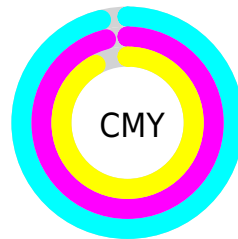

Details

The CIELab color **3.00, 1.82, -4.94** is a dark color, and the websafe version is hex **000000**. A complement of this color would be **6.06, -1.82, 4.94**, and the grayscale version is **3.05, 0.00, -0.00**.

A 20% lighter version of the original color is **22.90, 1.95, -4.98**, and **0.00, 0.00, 0.00** is the 20% darker color. If you saturate the color by 10%, you get **2.49, 2.10, -5.70**, and if you desaturate by 10%, it is **3.54, 1.53, -4.14**.

Distribution

Red (4%)

Green (4%)

Blue (8%)

Red (4%)

Yellow (4%)

Blue (8%)

Cyan (50%)

Magenta (50%)

Yellow (0%)

Black (92%)

Cyan (96%)

Magenta (96%)

Yellow (92%)

Brightness & Saturation Gradients

These gradients show how the CIELab color 83.00, 1.82, -4.94 changes by changing the brightness by 10 percent. The first figure shows a shift by +10% for each color and the second figure -10%.