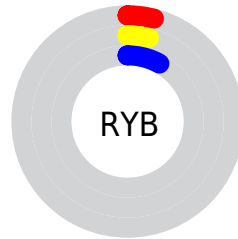

Details

The CIELab color **3.00, 1.82, -4.94** is a dark color, and the websafe version is hex **000000**. A complement of this color would be **6.06, -1.82, 4.94**, and the grayscale version is **3.05, 0.00, -0.00**.

A 20% lighter version of the original color is **22.90, 1.95, -4.98**, and **0.00, 0.00, 0.00** is the 20% darker color. If you saturate the color by 10%, you get **2.49, 2.10, -5.70**, and if you desaturate by 10%, it is **3.54, 1.53, -4.14**.

Distribution

Red (4%)

Green (4%)

Blue (8%)

Red (4%)

Yellow (4%)

Blue (8%)

Cyan (50%)