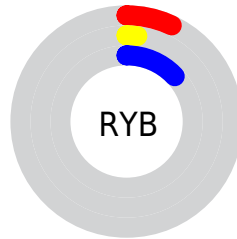

- Red (7%)
- Yellow (2%)
- Blue (13%)